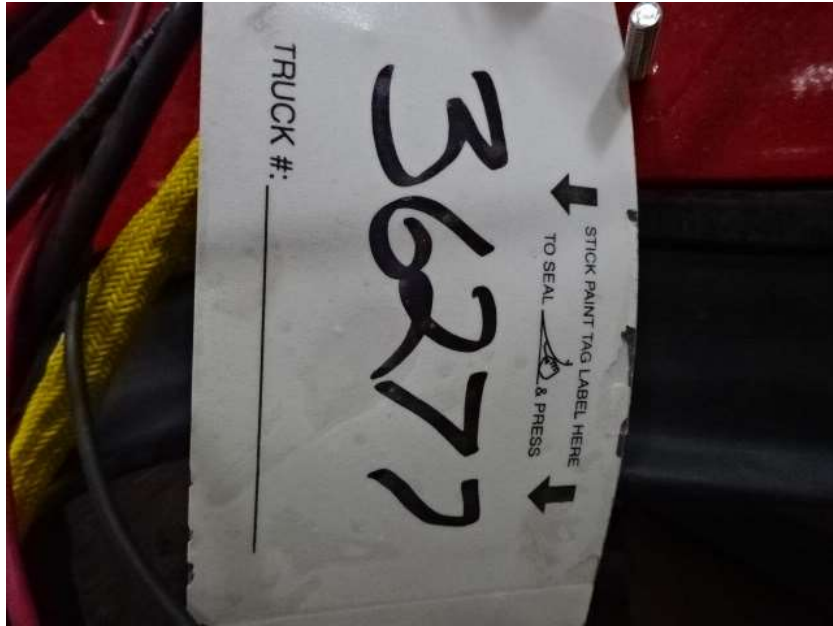

The background of the slide is a faded, grayscale image of a fire scene. On the left, a firefighter in full gear is visible. In the center and right, a red fire truck is parked, with the words "FIRE-RESCUE" visible on its side. In the bottom right corner, there is a depiction of a fire with flames and smoke. The text is overlaid on this background.

# Photo Album for Enfield Fire District, CT Job 36277 March 04, 2022

In this report your cab started assembly, pump house completed paint and continued assembly, the body modules completed fabrication and began the paint process, and the torque box remained staged with no photos. In your next report your cab may continue assembly, the pump house may continue assembly, and the body modules may continue through paint. The torque box will remain staged with no photos until assembly begins.