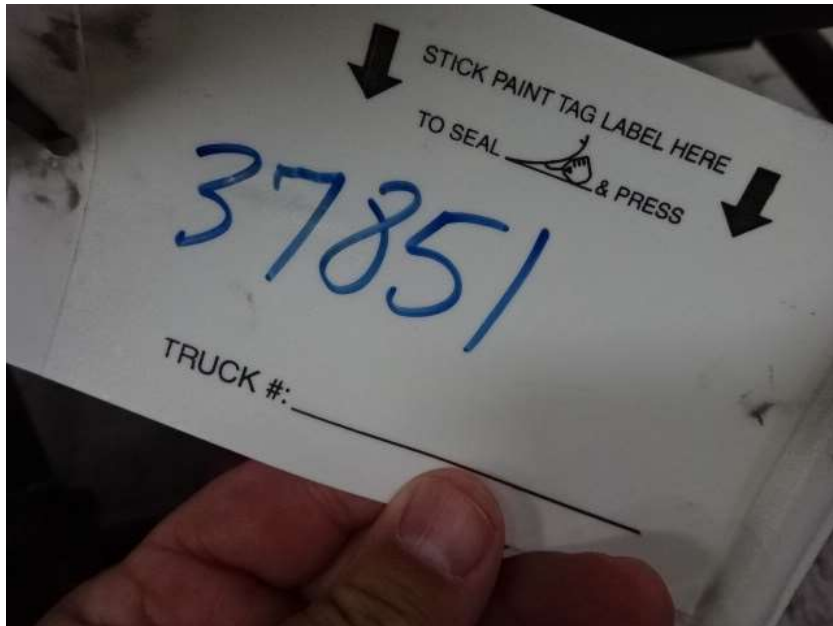

Photo Album for Enfield Fire District, CT Job 37851 July 29, 2022

In this report the cab completed the paint process and started initial assembly while the body completed fabrication and began the paint process. In the next report the cab may continue initial assembly while the body may continue through paint.

DSC04490

DSC04491

DSC04492

DSC04493

DSC04494

DSC04183

DSC04184

DSC04185